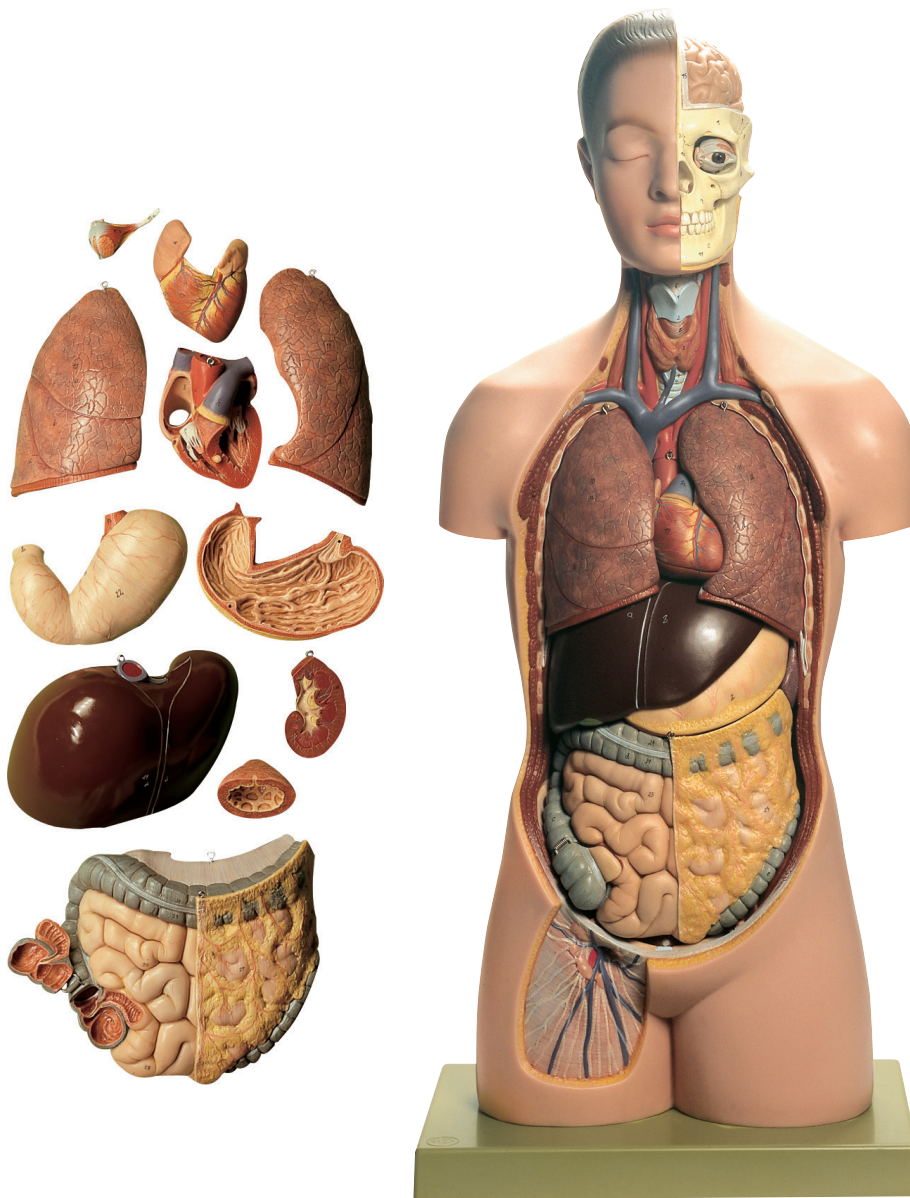

ANATOMY

Torso Models

Nature is our model

AS 16/1 • TORSO OF YOUNG MAN WITH HEAD

Natural size, in SOMSO-PLAST®. Separates into 13 parts: eye with muscles and optic nerve, half of each lung (2 parts), heart (2 parts), liver, stomach (2 parts), half of right kidney, small and large intestine, opening appendix, part of bladder, torso. On a green base.

Height: 91 cm (torso 87 cm), width: 39 cm, depth: 26 cm, weight: 11.6 kg