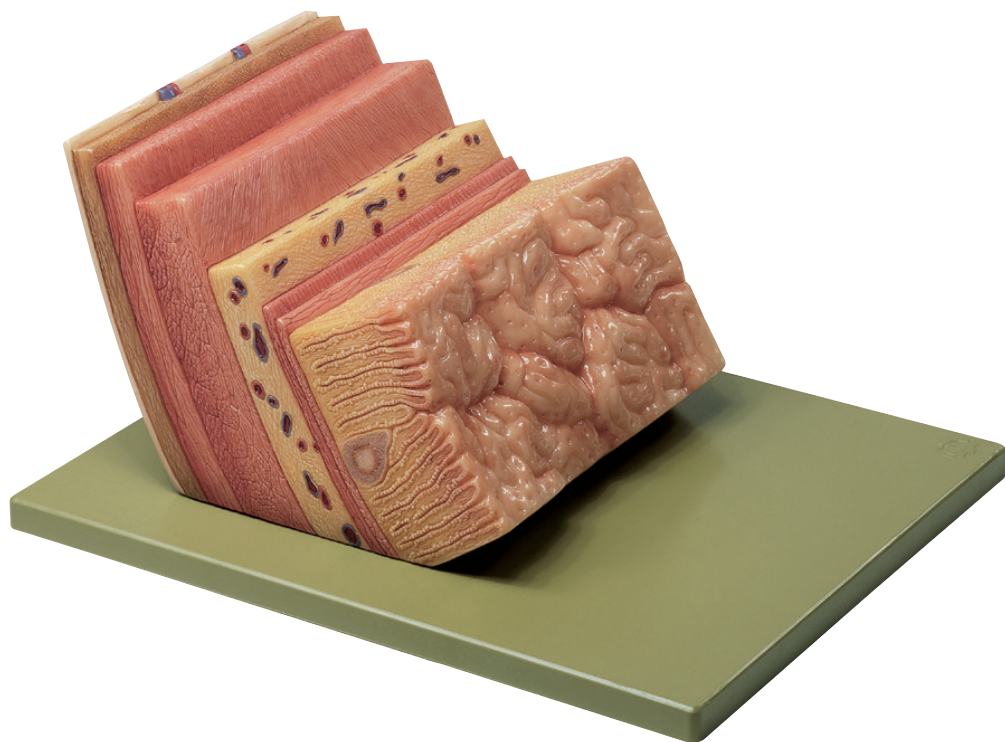

ANATOMY

Digestive Organs

Nature is our Model

JS 6 • STOMACH WALL

Enlarged many times. In SOMSO-PLAST®. The formation and structure of layers are shown by a transverse and vertical section. In one piece. Mounted on a green board.

Height: 16 cm, width: 25.5 cm, depth: 32 cm, weight: 1.8 kg