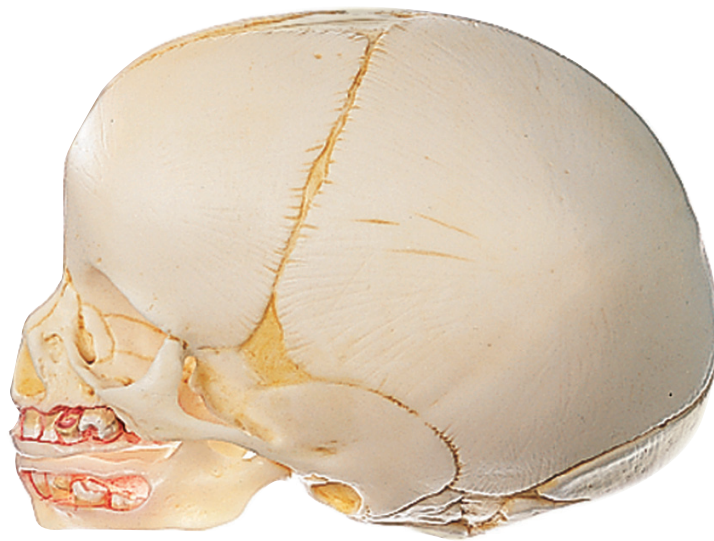

ANATOMY

Artificial Bone Models

Nature is our Model

QS 3 • ARTIFICIAL SKULL OF A NEWBORN

Modelled according to nature, in SOMSO-PLAST[®]. Upper and lower jaw are open. Separates into 2 parts.

Circumference: 33.9 cm, weight: 250 g