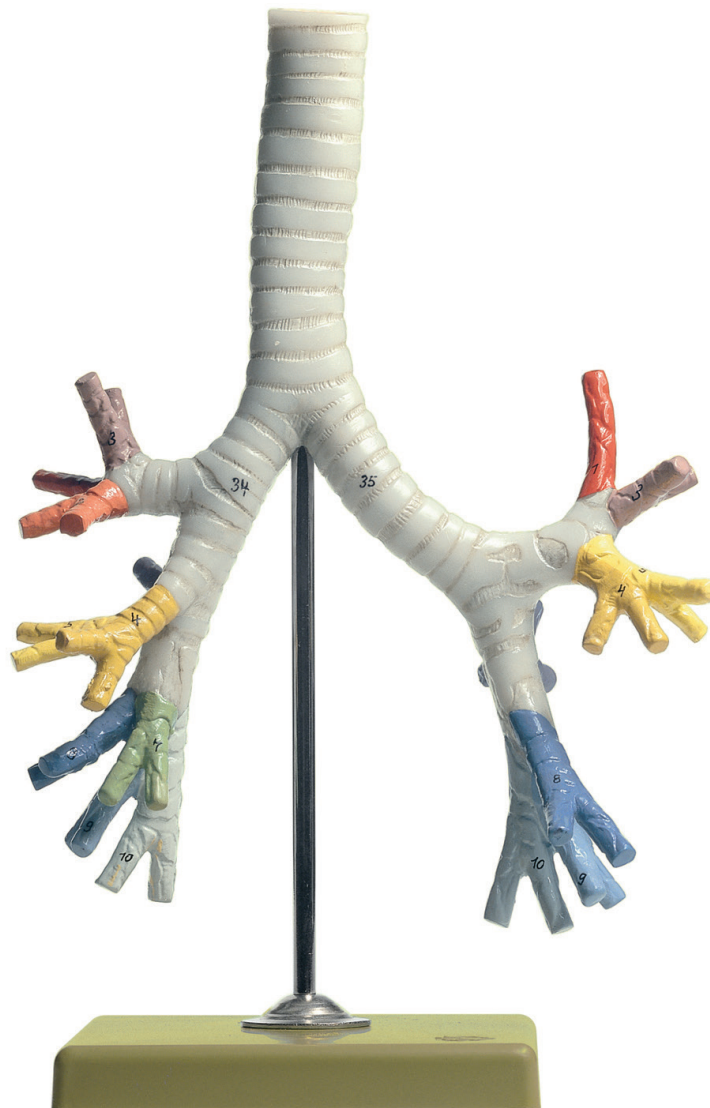

# ANATOMY

## Nose, Tongue, and Larynx

Nature is our Model

### GS 4/3 • BRONCHIAL TREE

Natural size, in SOMSO-PLAST®. Left half of the larynx removable. Shows: cartilages, trachea with bronchial tree, and the individual segmental bronchi. Ligamentous apparatus, muscles, and relief of mucous membrane of the larynx are shown. Thyroid gland represented. On a stand with green base. Separates into 2 parts. Height: 39 cm, width: 20 cm, depth: 18 cm, weight: 1 kg