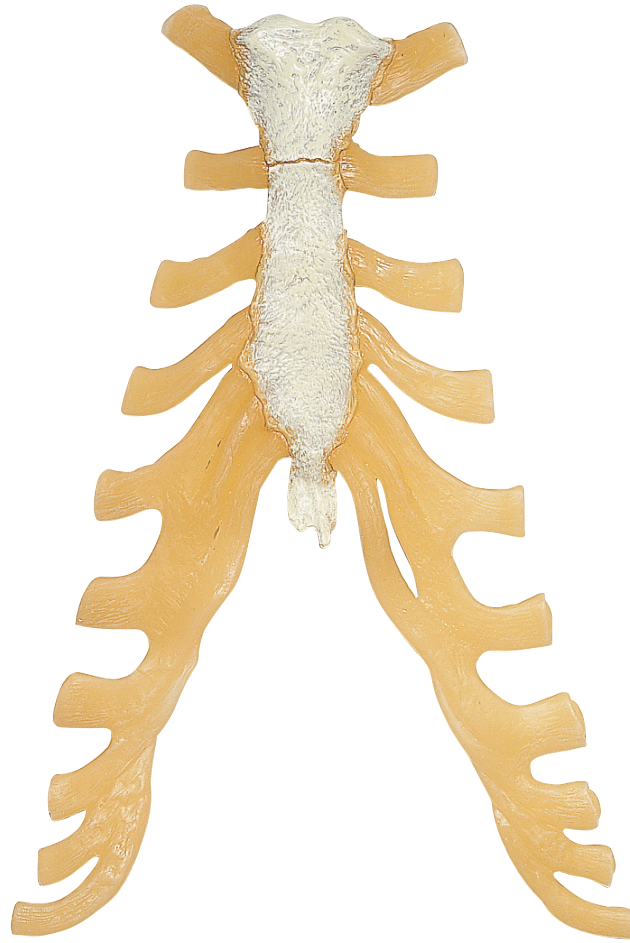

ANATOMY

Artificial Bone Models

Nature is our Model

QS 17/23 • STERNUM

Weight: 220 g