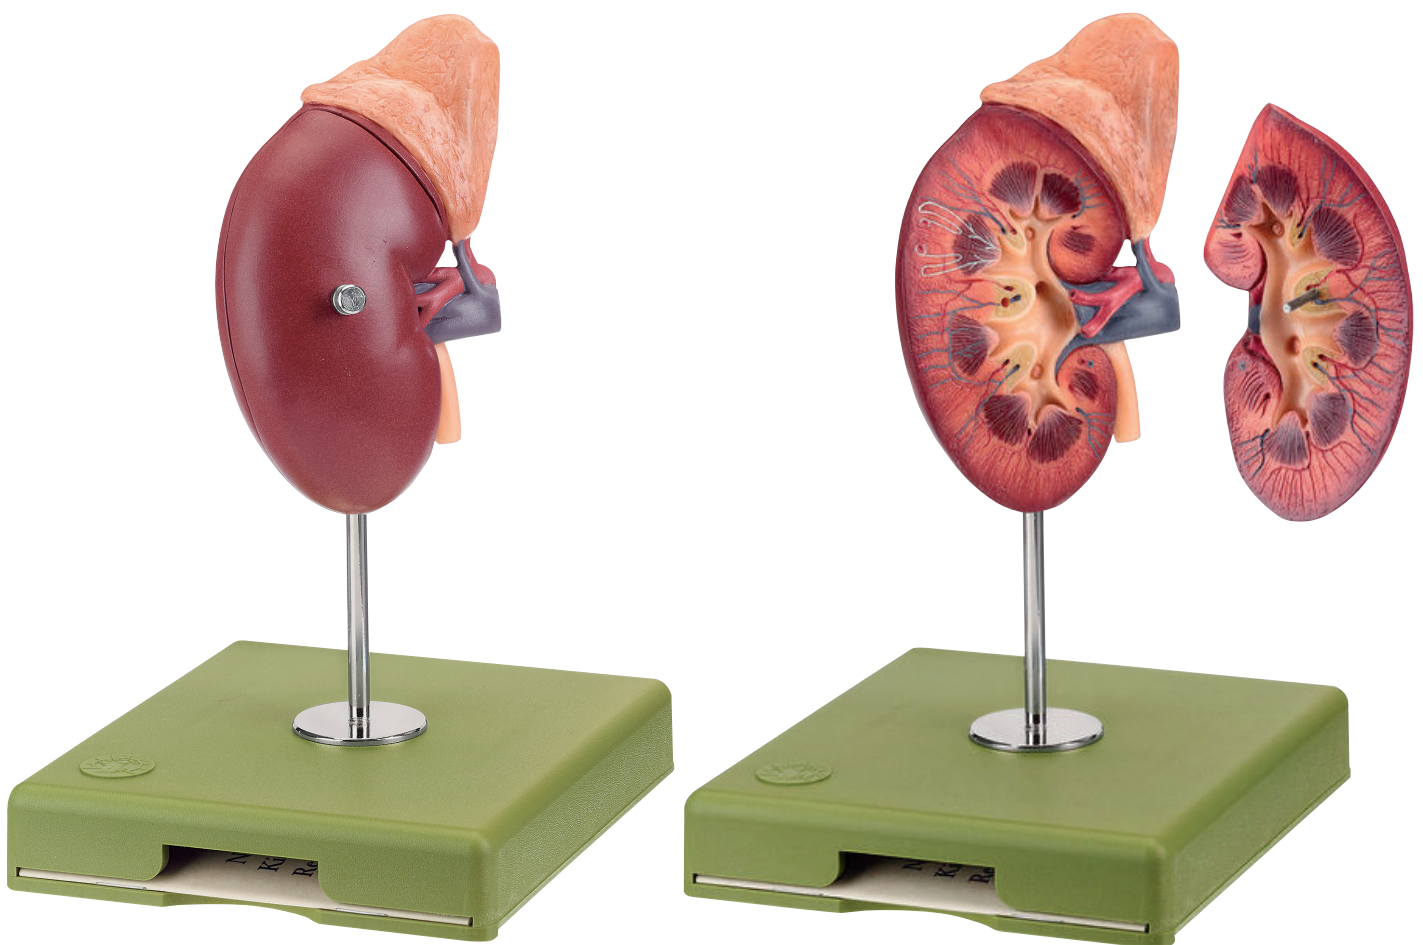

ANATOMY

Urinary Organs

Nature is our Model

LS 1 • RIGHT KIDNEY AND ADRENAL GLAND

Natural size, in SOMSO-PLAST®. Kidney separates into 2 halves longitudinally.

On a stand with green base. Height 23 cm, width 14 cm, depth 16 cm, weight 500 g