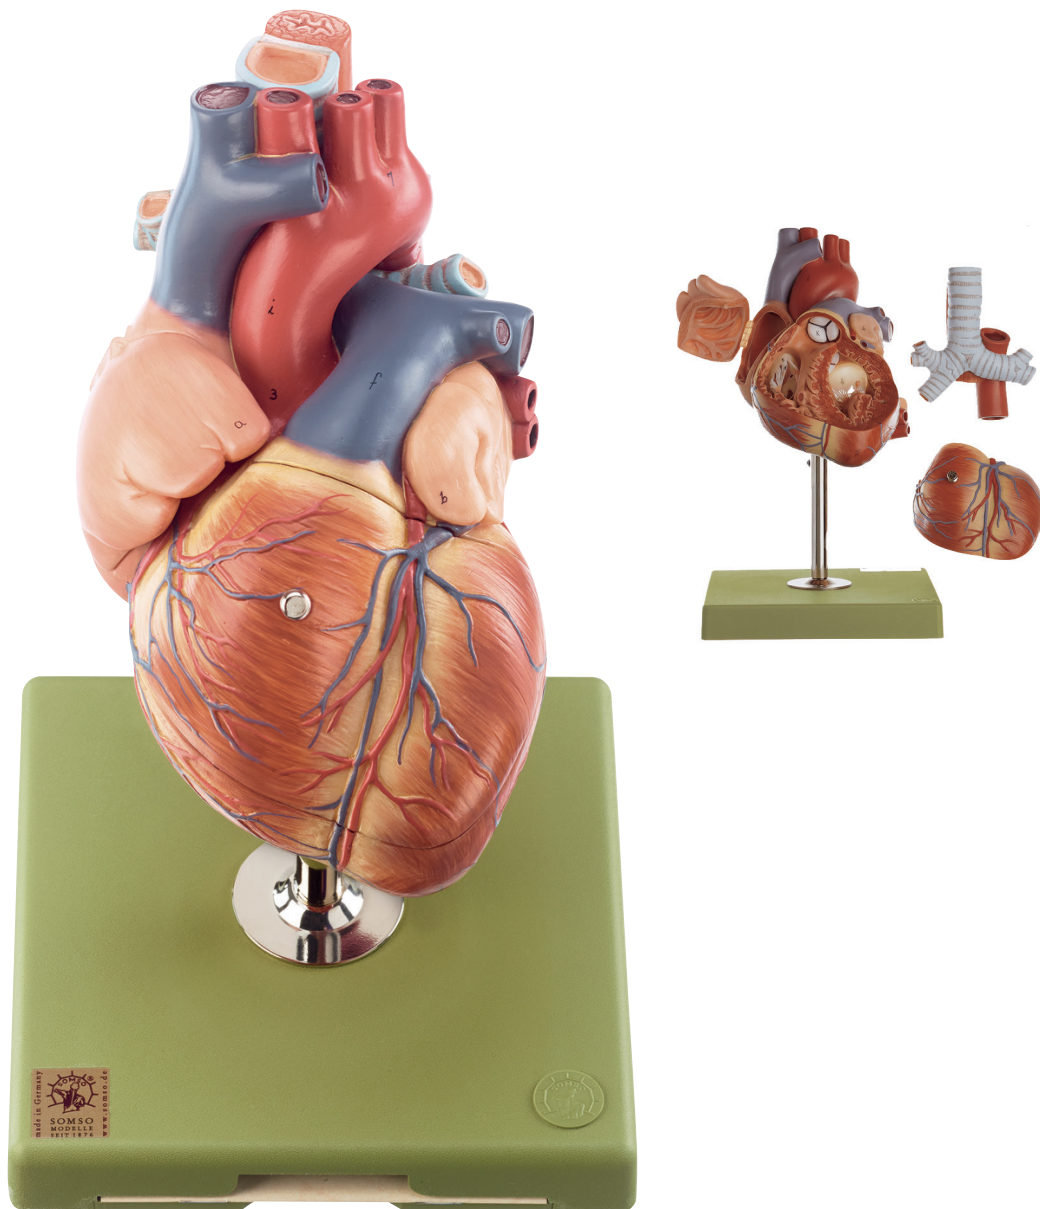

ANATOMY

Circulatory Organs

Nature is our Model

HS 6 • HEART

Enlarged approximately 1.5 times, in SOMSO-PLAST®. As HS 5, but with part of the trachea (up to the bifurcation) and oesophagus. Separates into 5 parts. On a stand with green base.

Height: 32 cm, width: 18 cm, depth: 19 cm, weight: 1.4 kg