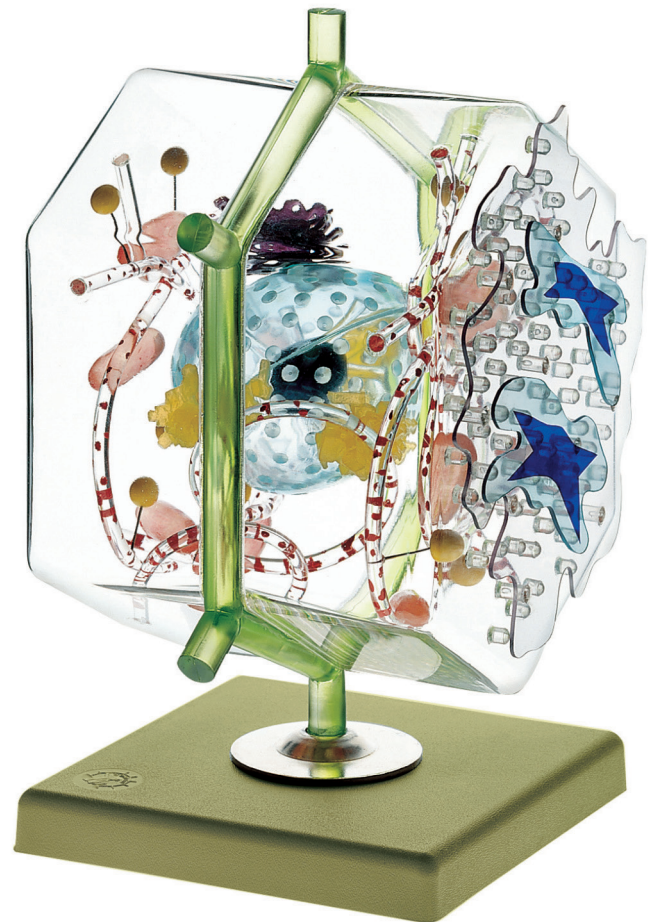

ANATOMY

Digestive Organs

Nature is our Model

JS 15 • MODEL OF A LIVER CELL

Enlarged many times, in special transparent plastic. After an original from the Bundeszentrale fuer gesundheitliche Aufklaerung at Cologne, Rhine. In one piece. On a stand with green base.

Height: 27 cm, width: 15 cm, depth: 16 cm, weight: 650 g