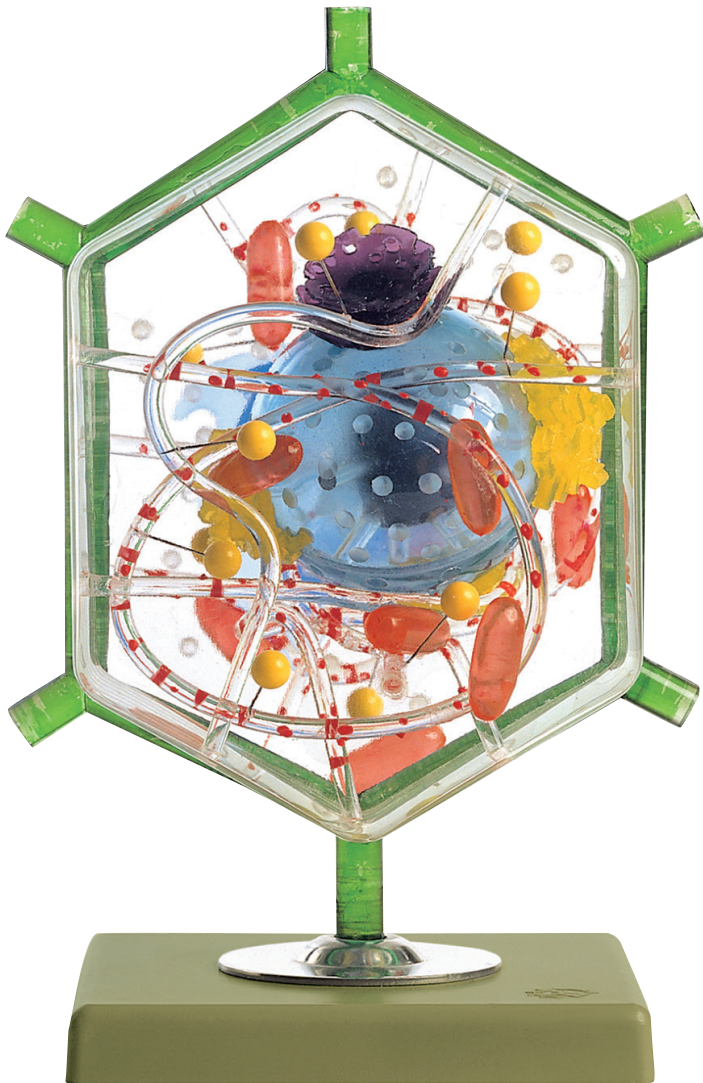

ANATOMY

Digestive Organs

Nature is our Model

JS 15 • MODEL OF A LIVER CELL

Enlarged many times, in special transparent plastic. After an original from the Bundeszentrale fuer gesundheitliche Aufklaerung at Cologne, Rhine. In one piece. On a stand with green base.

Height: 27 cm, width: 15 cm, depth: 16 cm, weight: 650 g