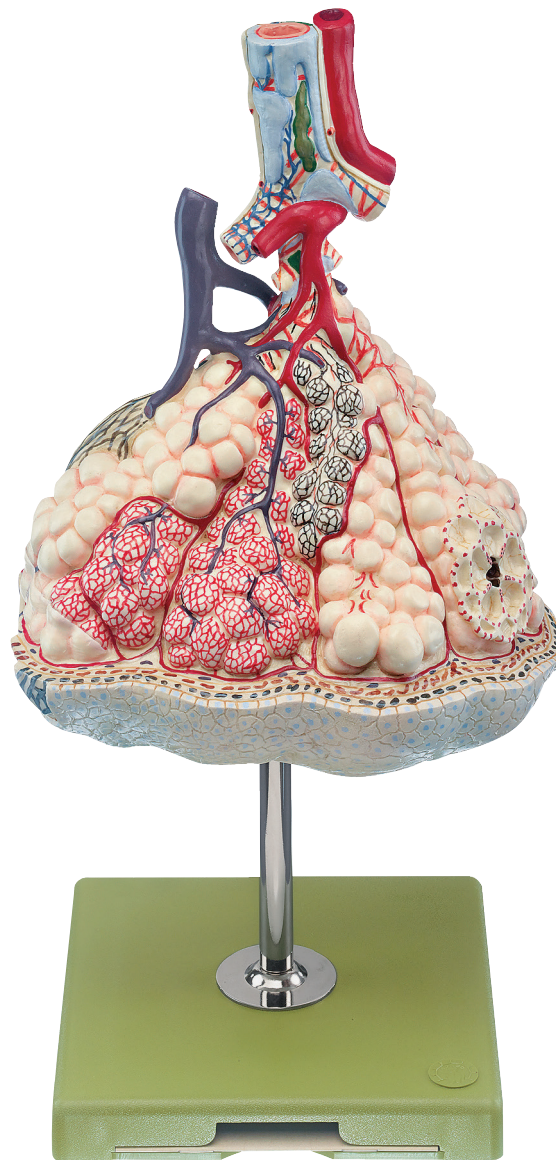

ANATOMY

Circulatory Organs

Nature is our Model

HS 23/1 • LOBULE OF THE LUNG

Enlarged approximately 150 times, in SOMSO-PLAST[®]. In one piece.

On a stand with green base. Height: 47 cm, width: 24 cm, depth: 18 cm, weight: 1.55 kg