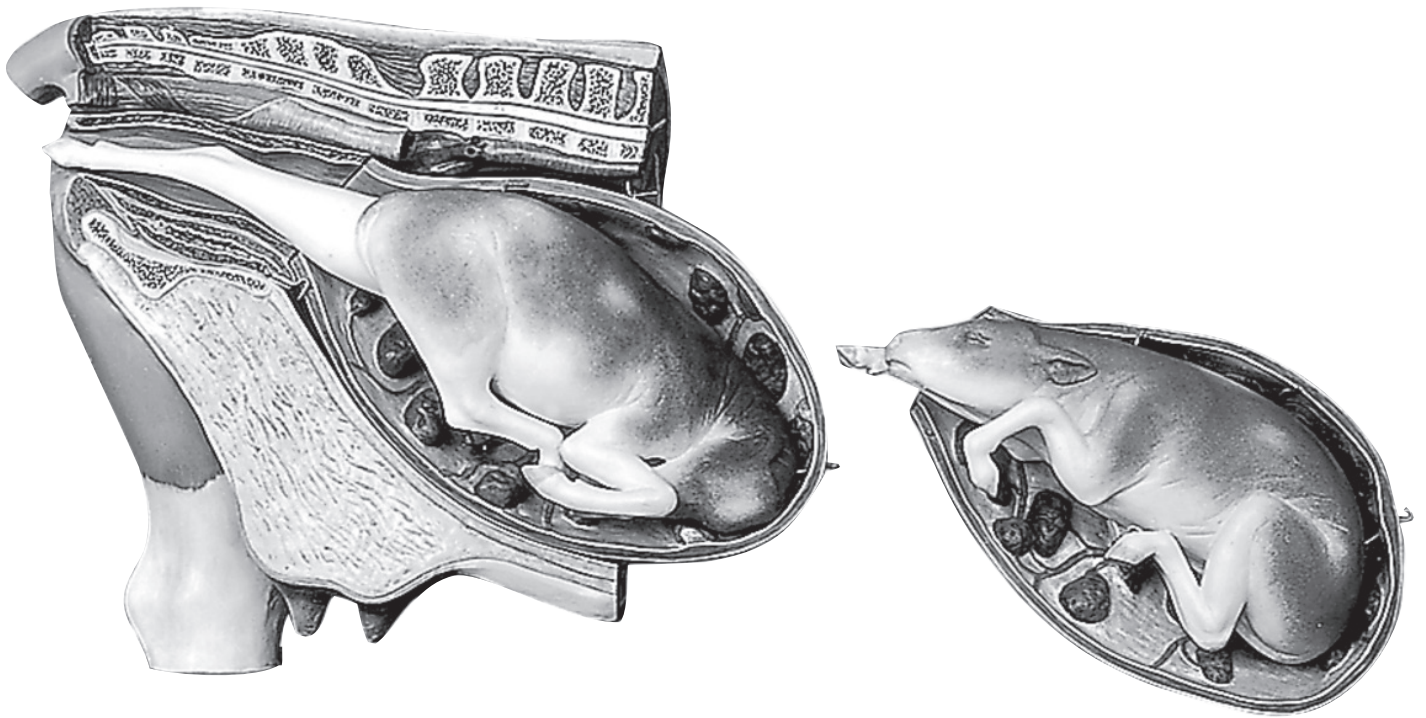

Zoology

Vertebrates

Nature is our Model

SINCE 1876

Zo 11 • COW - FEMALE PELVIS WITH INTERCHANGEABLE UTERUS

About 2/3 natural size. Separates into 5 parts. A. Fetus during birth in cephalic presentation and B. Fetus during birth in breech presentation. On a green base.

Height: 64 cm, width: 68 cm, depth: 32 cm, weight: 18.5 kg