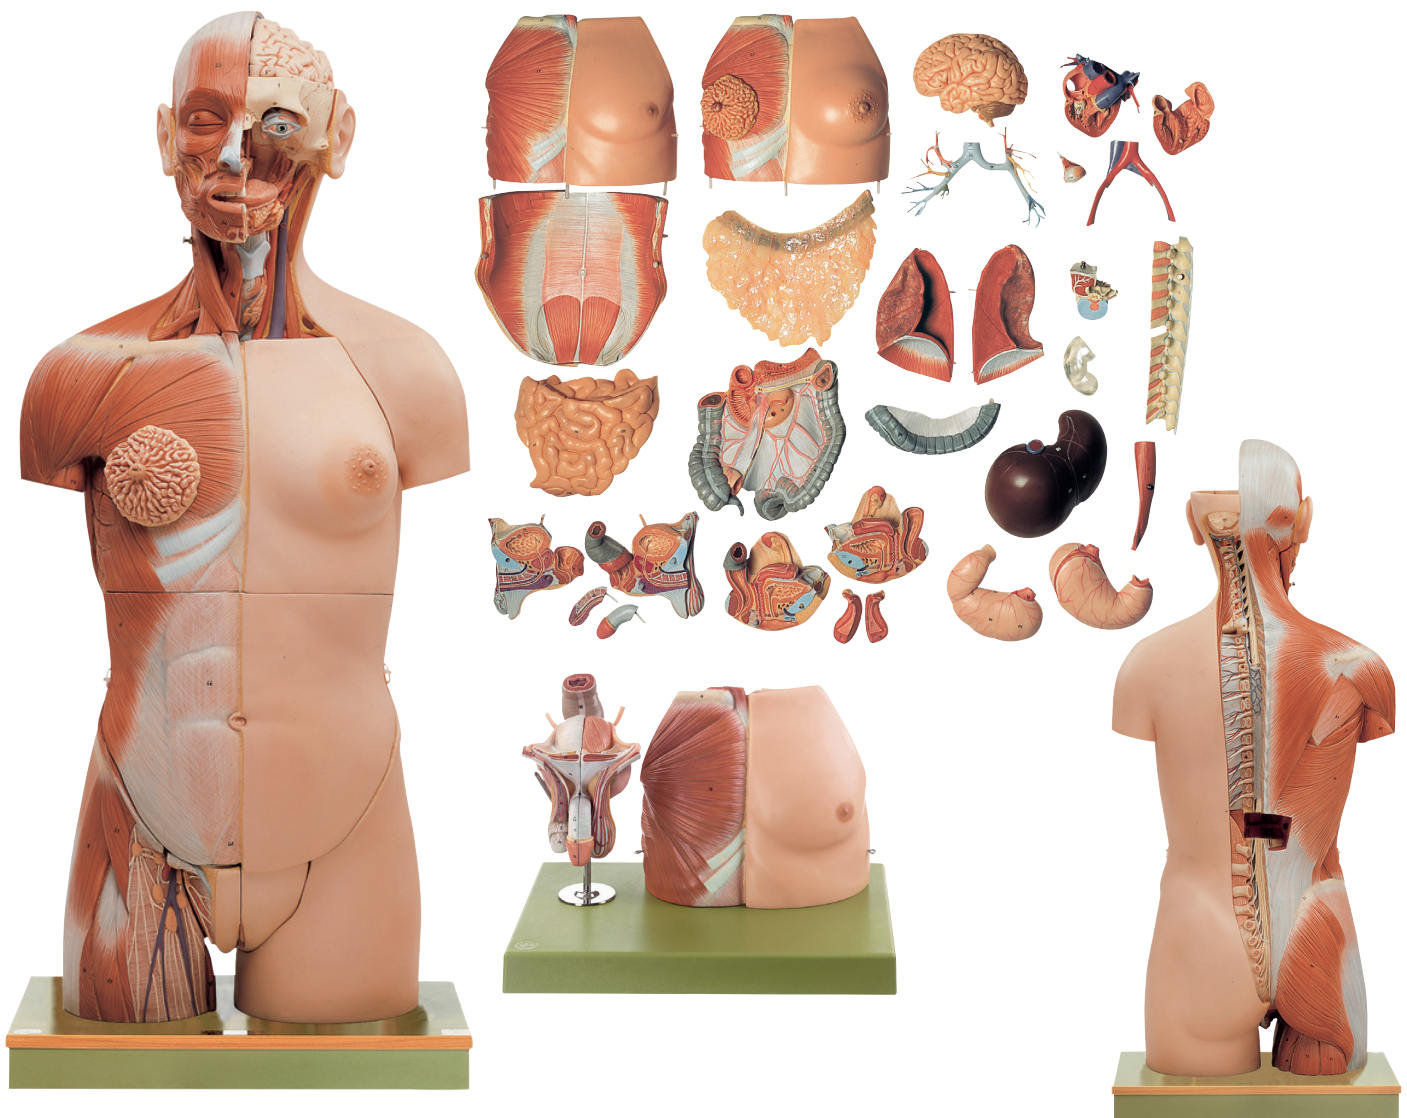

ANATOMY

Torso Models

Nature is our model

AS 7 • MUSCLE TORSO WITH HEAD, OPEN BACK, AND INTERCHANGEABLE MALE AND FEMALE GENITALIA

Natural size, in SOMSO-PLAST®. Separates into 32 parts: left half of brain, eye with muscles and optic nerve, sternocleidomastoid muscle, female thoracic cover, male thoracic cover, abdominal cover, half of each lung (2 parts), heart (2 parts), bronchial tree, liver, stomach (2 parts), transparent cover of the kidney, small and large intestine with duodenum, opening appendix and peritoneum, pelvic vessels, female genitalia (4 parts), male genital organs (4 parts), spinous process of the thoracic vertebrae and first lumbar vertebra with prolapse of disc (L 1), torso. On a green base. Height: 90 cm, (torso 86 cm), width: 39 cm, depth: 26 cm, weight: 16.75 kg