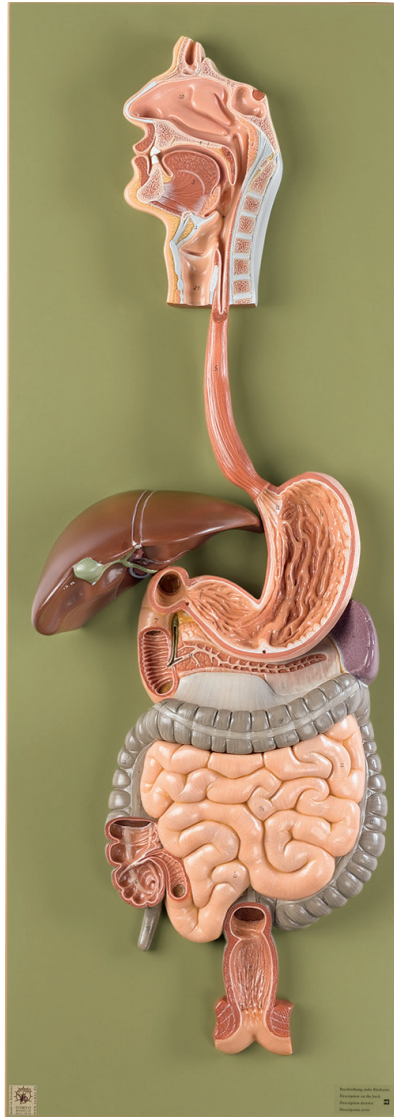

ANATOMY

Digestive Organs

Nature is our Model

JS 2/1 • DIGESTIVE SYSTEM

Natural size, relief model, partly opened, in SOMSO-PLAST® showing the alimentary canal from the mouth to the rectum. Separates into 2 parts. On a green board.

Height: 90 cm, width: 32 cm, depth: 11 cm, weight: 4.7 kg