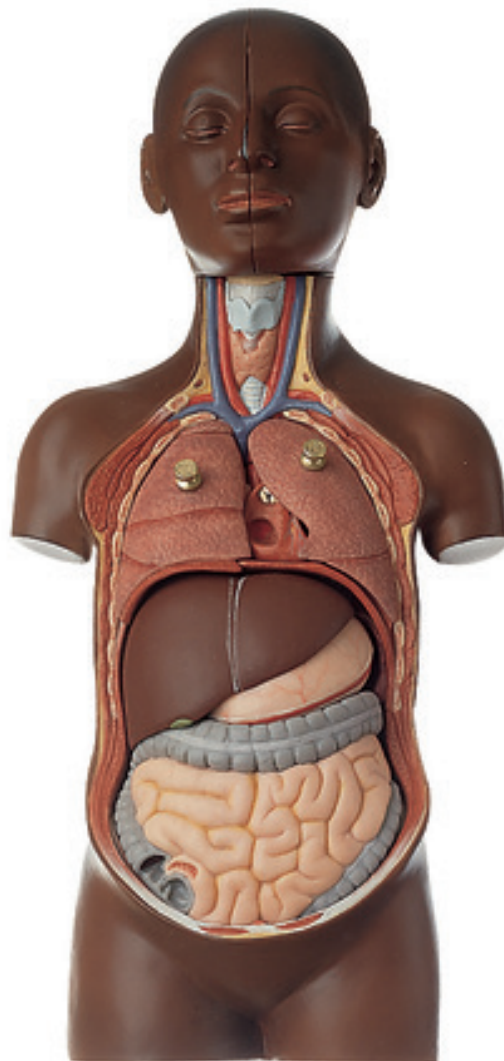

ANATOMY

Torso Models

Nature is our model

AS 20/5 B • SMALL TORSO OF YOUNG MAN WITH HEAD

About 1/3 natural size, in SOMSO-PLAST®. Separates into 9 parts: median section of the head (2 parts), right and left lung, heart, liver, stomach, small and large intestine, torso. Removable from brown base.

Height: 36 cm (torso 35 cm), width: 18 cm, depth: 14 cm, weight: 2.17 kg