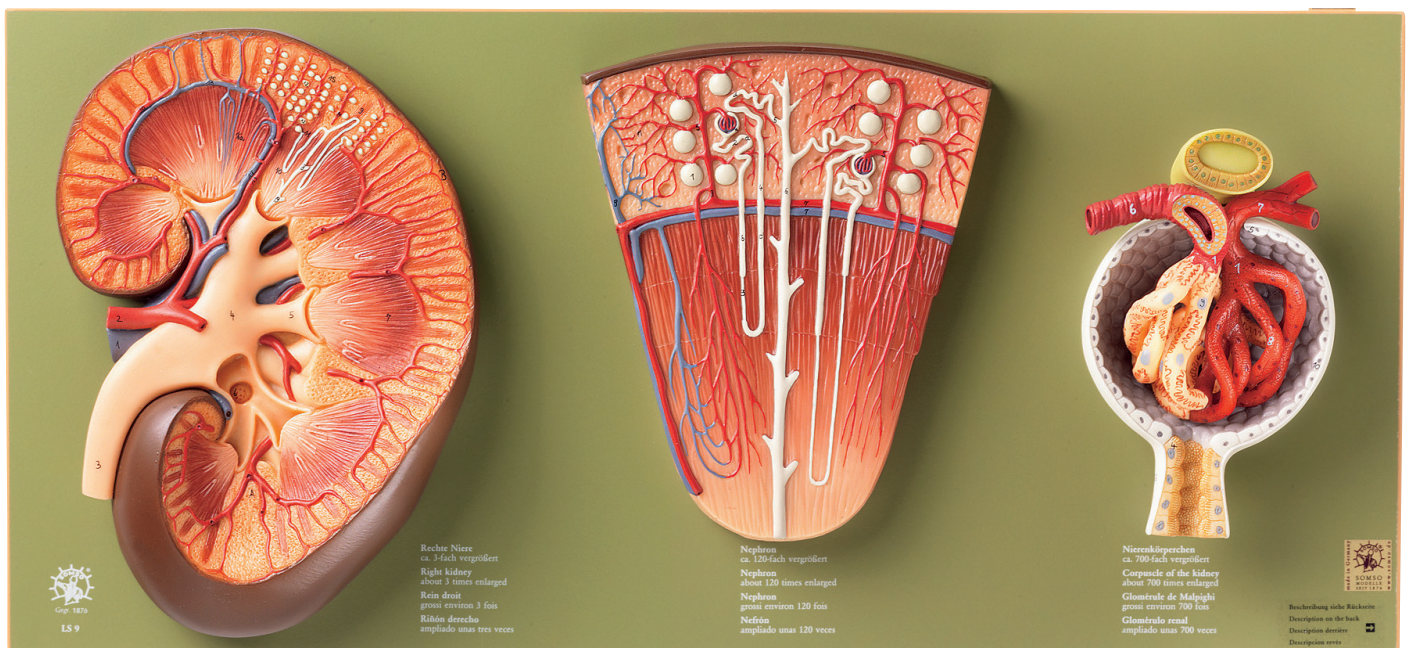

ANATOMY

Urinary Organs

Nature is our Model

LS 9 • KIDNEY, NEPHRON AND RENAL CORPUSCLE

Models LS 4, LS 6, and LS 7, in SOMSO-PLAST®. Mounted together on one green board.

In one piece. Height: 30 cm, width: 65 cm, depth: 9 cm, weight: 3.25 kg