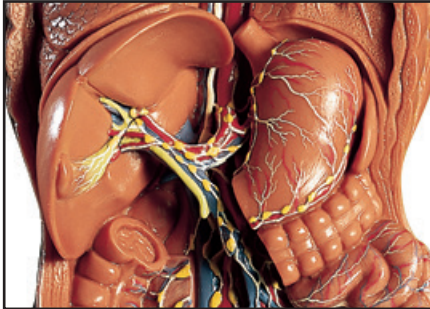

ANATOMY

Circulatory Organs

Nature is our Model

HS 19/1 • LYMPHATIC SYSTEM

Relief model, approximately 2/3 natural size, in SOMSO-PLAST®. In one piece. Mounted on a green board.

Height: 84 cm, width: 54 cm, depth: 10 cm, weight: 8.25 kg