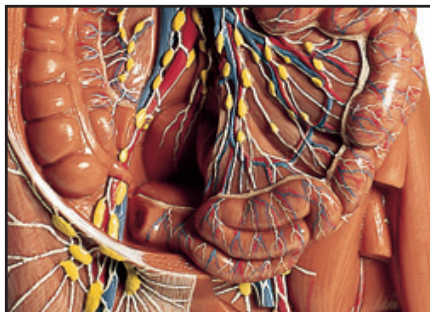

ANATOMY

Circulatory Organs

Nature is our Model

HS 19/1 • LYMPHATIC SYSTEM

Relief model, approximately 2/3 natural size, in SOMSO-PLAST®. In one piece. Mounted on a green board.

Height: 84 cm, width: 54 cm, depth: 10 cm, weight: 8.25 kg