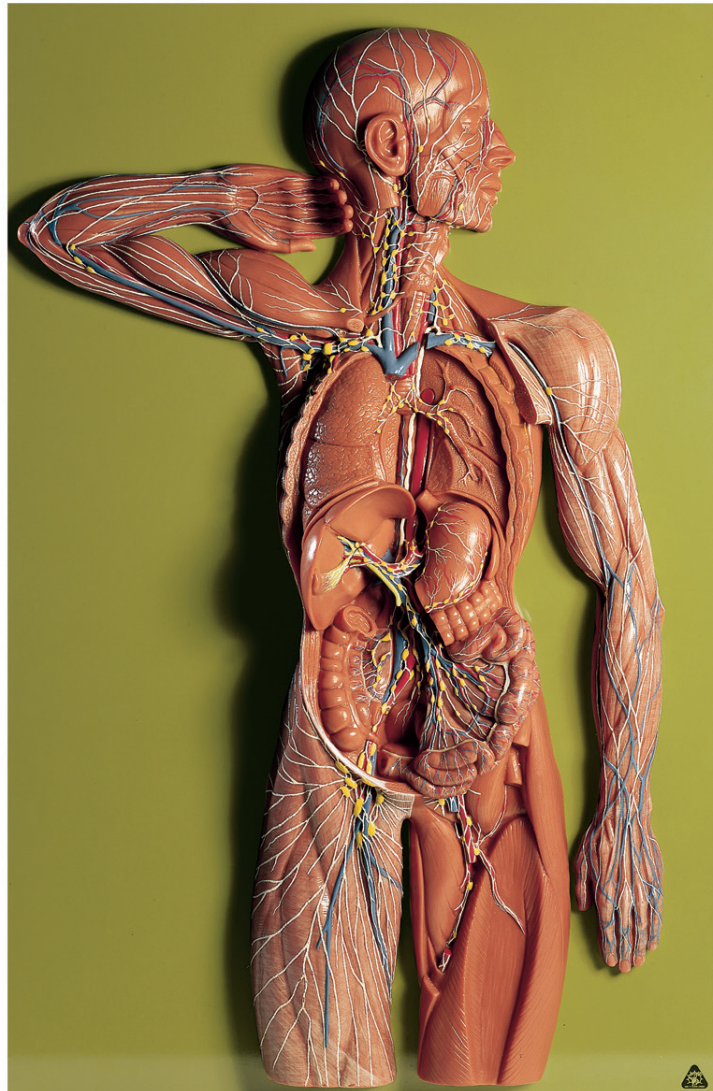

ANATOMY

Circulatory Organs

Nature is our Model

HS 19/1 • LYMPHATIC SYSTEM

Relief model, approximately 2/3 natural size, in SOMSO-PLAST®. In one piece. Mounted on a green board.

Height: 84 cm, width: 54 cm, depth: 10 cm, weight: 8.25 kg