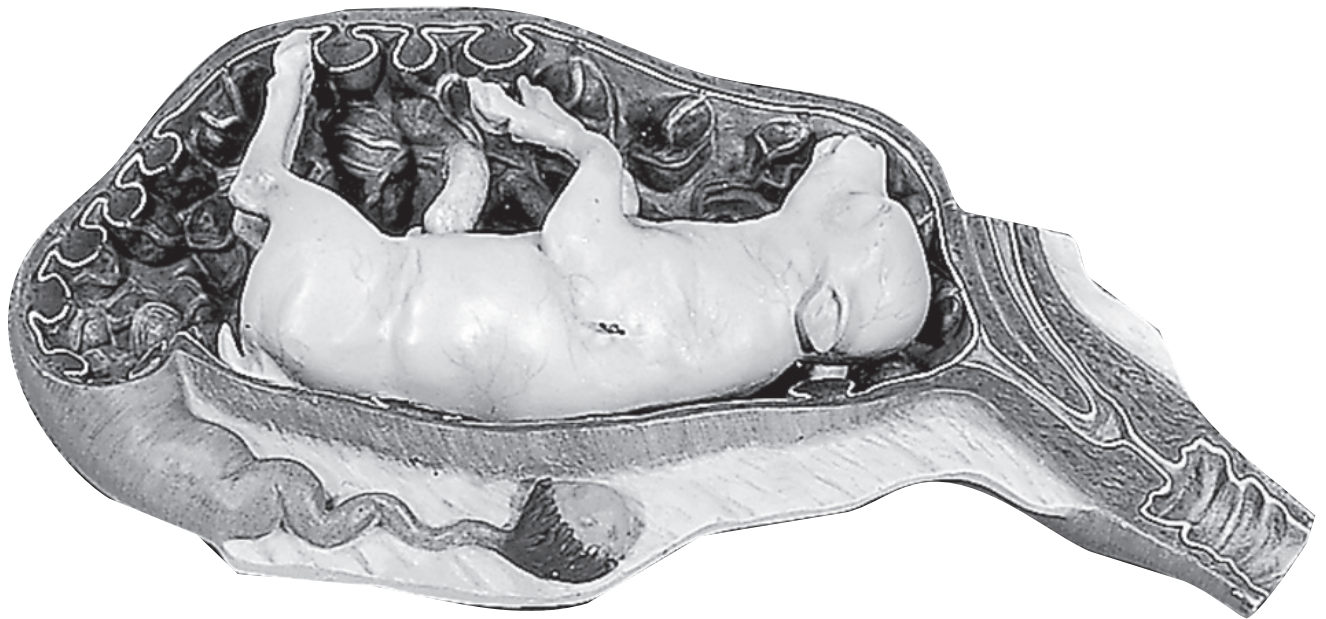

Zoology

Vertebrates

Nature is our Model

Zo 12 • UTERUS OF THE COW

Natural size. With removable fetus. Comprises 2 parts. Mounted on a green board.

Height: 30 cm, width: 48 cm, depth: 13 cm, weight: 3.2 kg