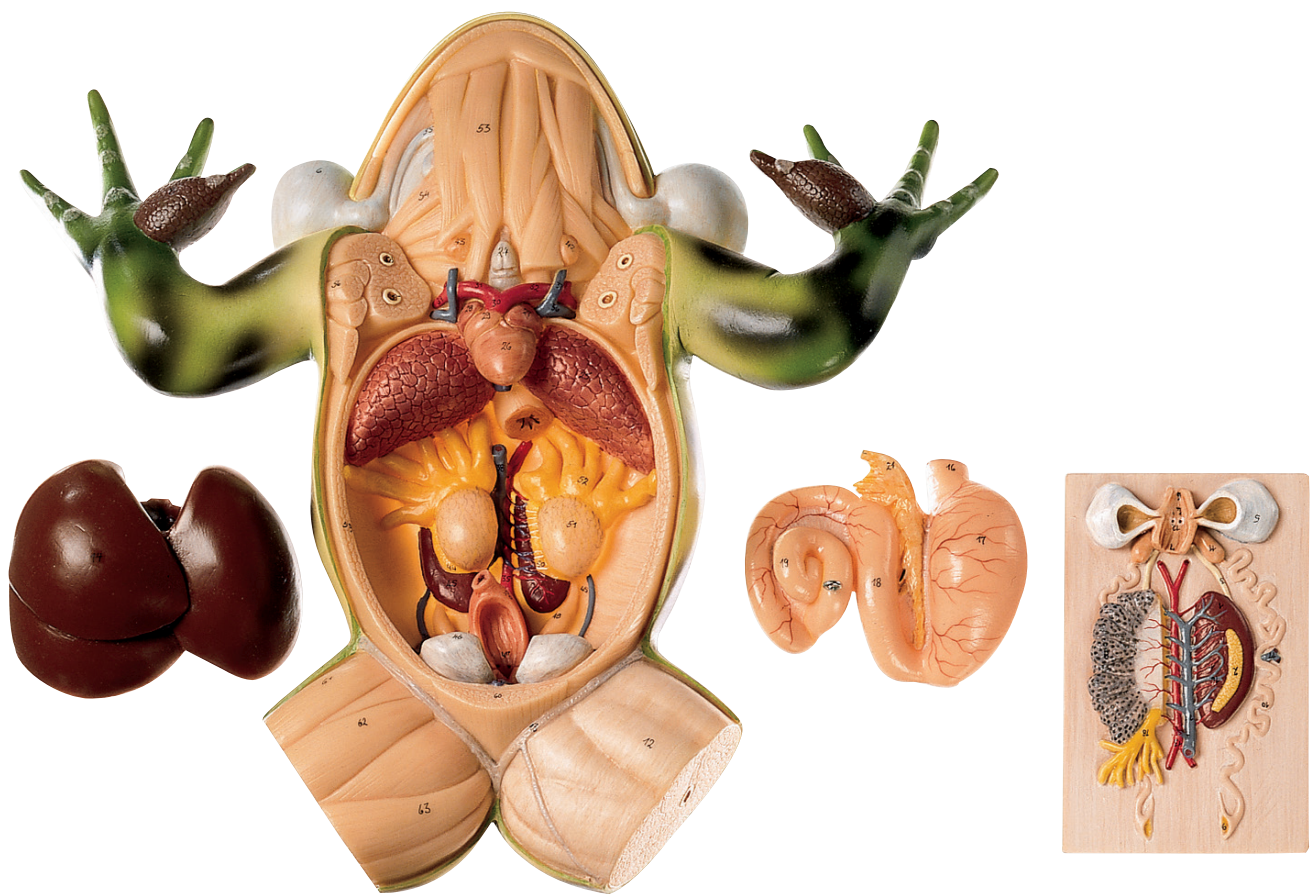

Zoology

Vertebrates

Nature is our Model

SINCE 1876

ZoS 100 • EDIBLE FROG

Pelophylax kl. esculentus (synonym: *Rana kl. esculenta*). After Christian Groß, Director of Studies.

Scale: 4:1, in SOMSO-PLAST®. Separates into 3 parts. On a green board.

Height: 38 cm, width: 61 cm, depth: 13 cm, weight: 4.6 kg