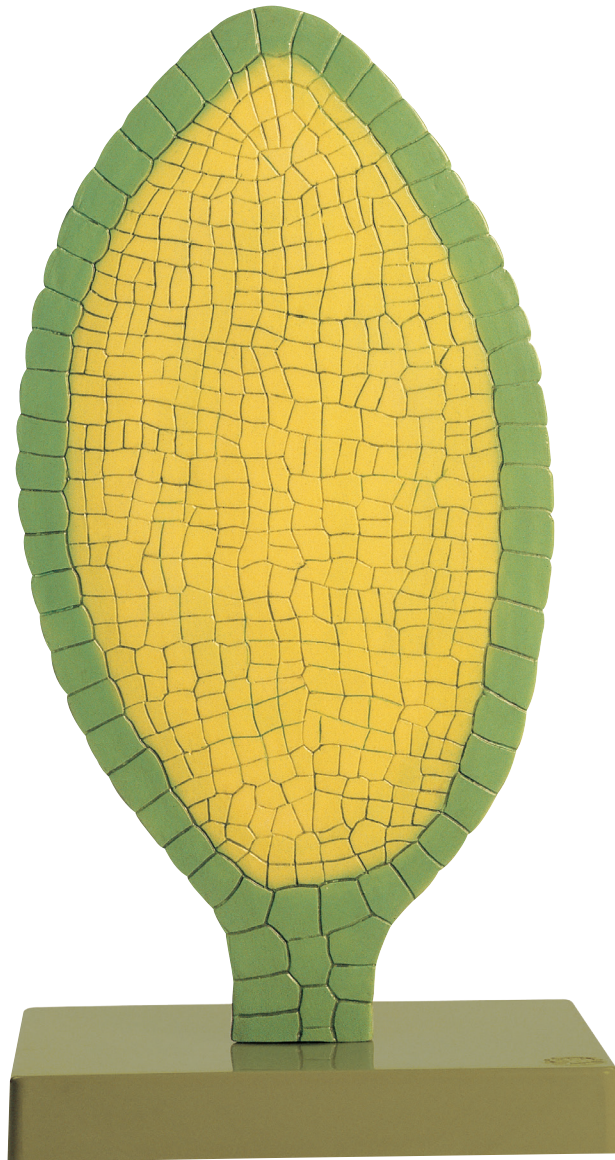

# Botany

Cryptogams

Nature is our Model

## BoS 14/2 • LIVERWORT

*Marchantia polymorpha*. Antheridium,

enlarged approximately 1,500 times, in SOMSO-PLAST®. After Prof. Dr. W. Weber. In one piece.

On a green base. Height: 35 cm, width: 18 cm, depth: 18 cm, weight: 1.14 kg