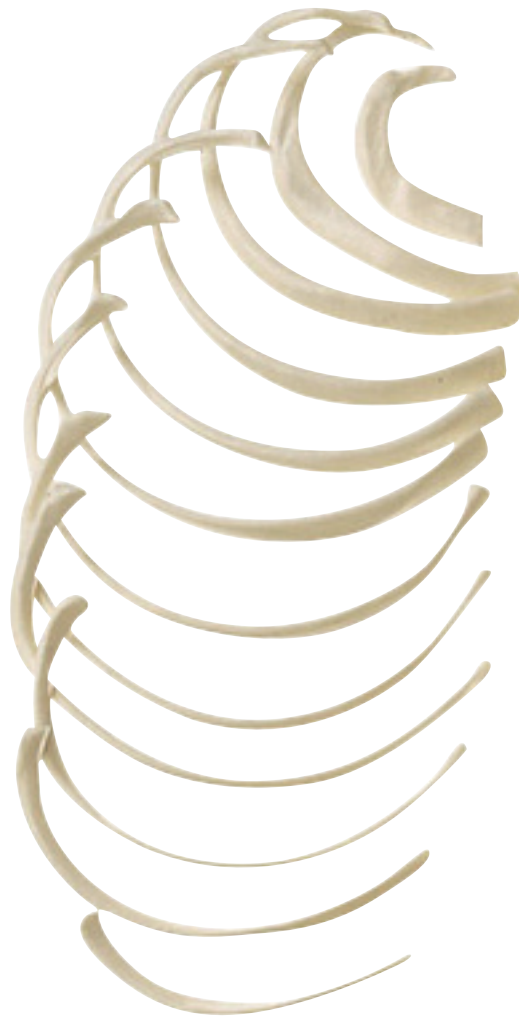

ANATOMY

Artificial Bone Models

Nature is our Model

QS 17/22 • RIB (COSTA)

Alternatively 1. - 12. rib. Weight: 10 - 30 g