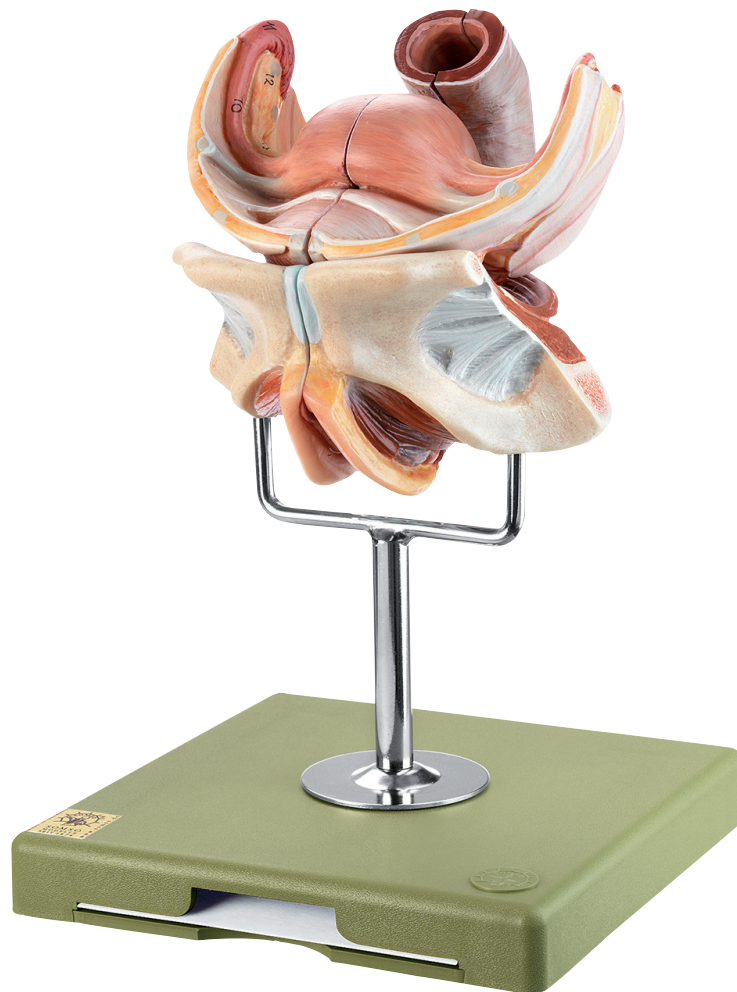

# ANATOMY

## Genital Organs

Nature is our Model

### MS 5 • FEMALE GENITAL ORGANS

Natural size, in SOMSO-PLAST®. The model shows the internal and external female genital organs.

Median section. The internal organs can be removed from the pelvic floor. Separates into 4 parts.

On a stand with green base. Height: 26.5 cm, width: 18 cm, depth: 18 cm, weight: 1.1 kg