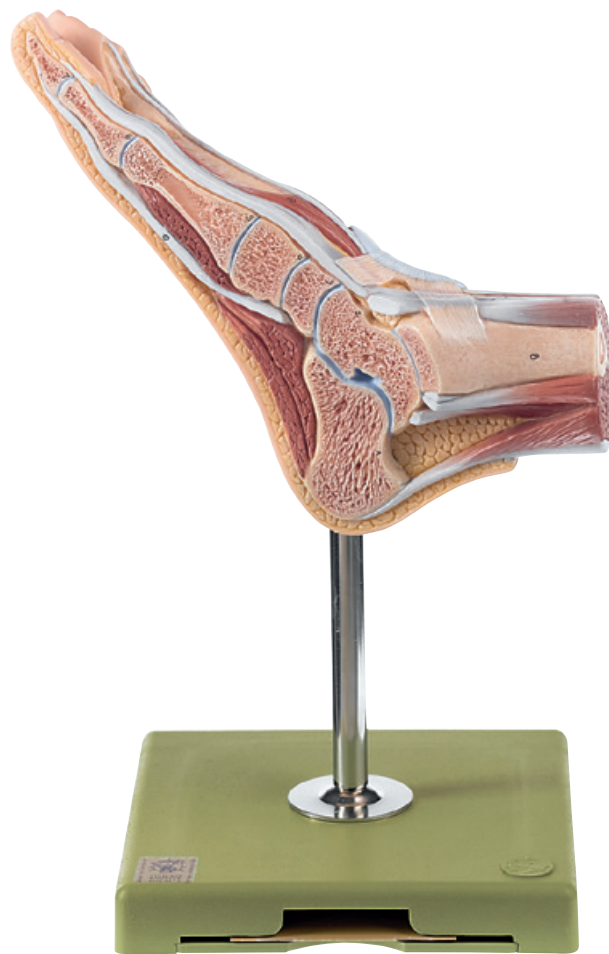

# ANATOMY

## Extremities and Joints

Nature is our Model

### NS 8 • NORMAL FOOT

Natural size, in SOMSO-PLAST<sup>®</sup>. Sagittal section through the inside of the foot. Showing the surface muscles at the right half of the foot. In one piece.

On a stand with green base. Height: 35 cm, width: 25 cm, depth: 18 cm, weight: 1 kg