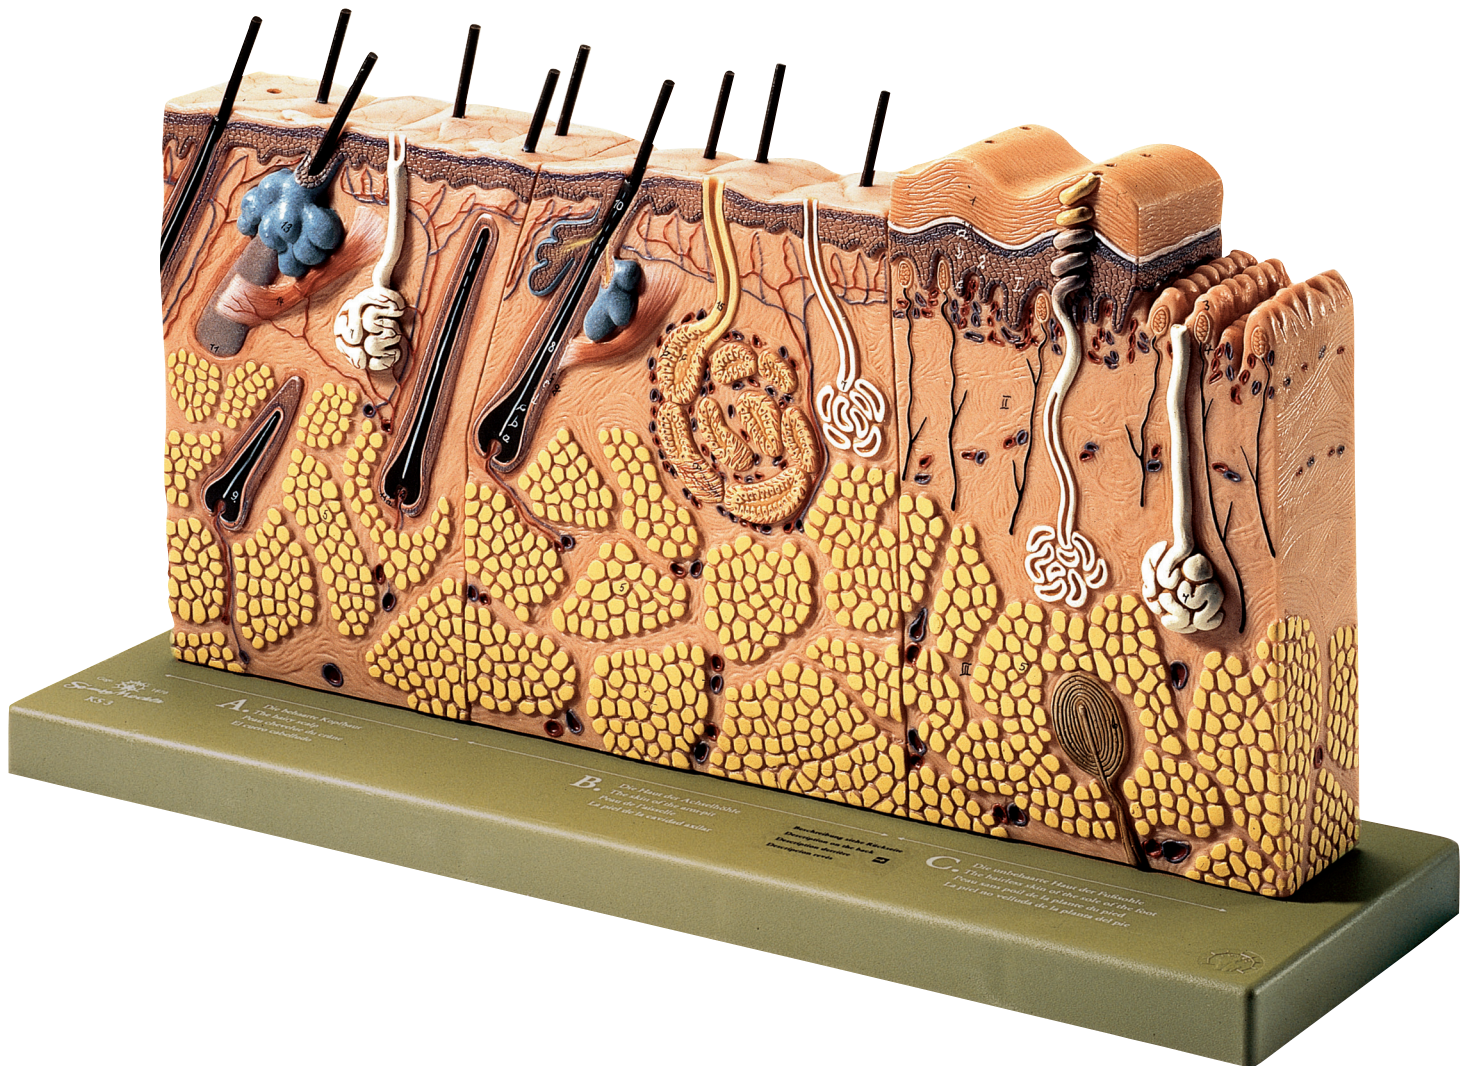

ANATOMY

Skin and Hair

Nature is our Model

KS 3 • BLOCK MODEL OF SECTIONAL OF SKIN

Enlarged approximately 70 times, in SOMSO-PLAST®. The model shows: a) scalp with hair, b) skin of the axilla, c) hairless skin of the sole of the foot. Cannot be disassembled. On a green base.

Height: 26 cm, width: 48 cm, depth: 15 cm, weight: 2.43 kg