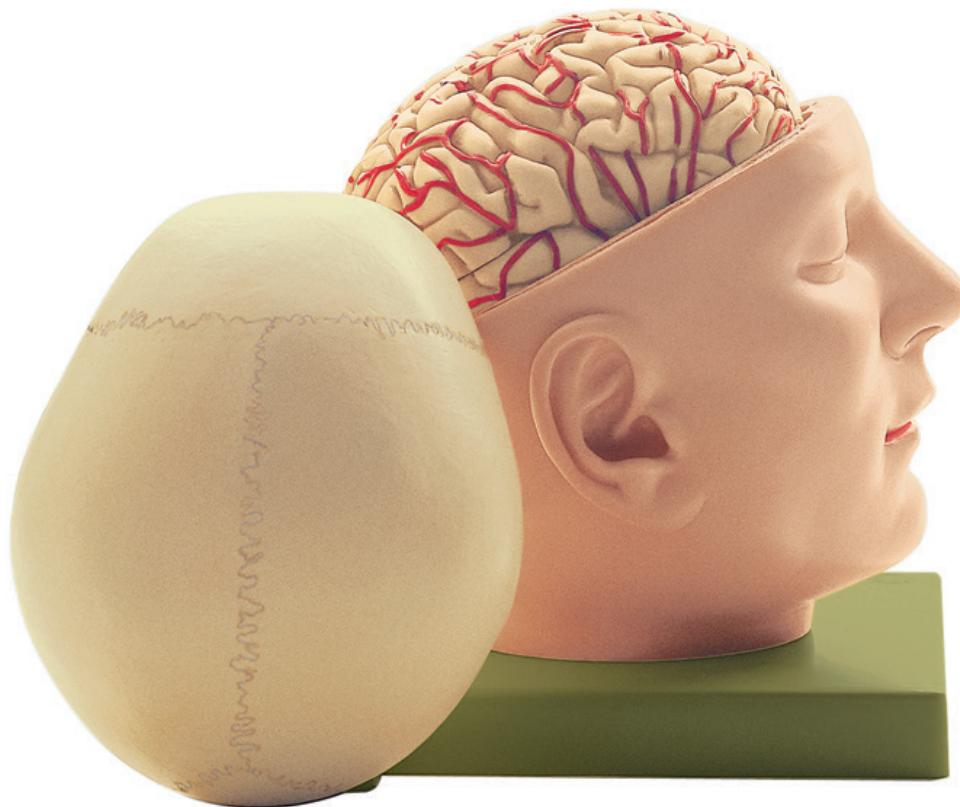

ANATOMY

Head and Nervous System

Nature is our Model

BS 5/2 • BASE OF THE HEAD

Natural size, in SOMSO-PLAST®. As BS 5, but additionally with cranium. Comprises 10 parts in total.

On a green base. Height: 23 cm, width: 18 cm, depth: 22 cm, weight: 2.35 kg