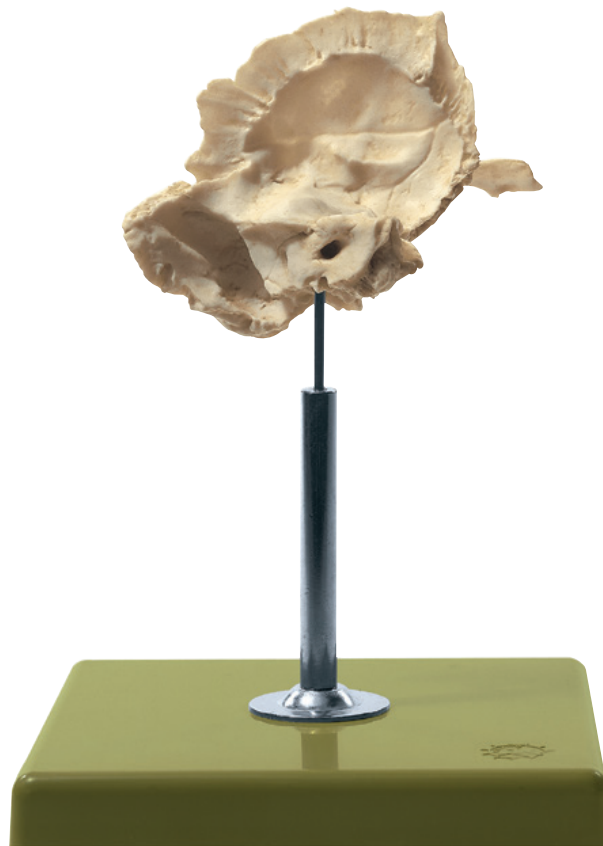

ANATOMY

Artificial Bone Models

Nature is our Model

QS 8/51 • ARTIFICIAL TEMPORAL BONE

Modelled according to nature, in SOMSO-PLAST®.

In one piece. On a stand with green base. Height: 19 cm, width: 14 cm, depth: 16 cm, weight: 280 g