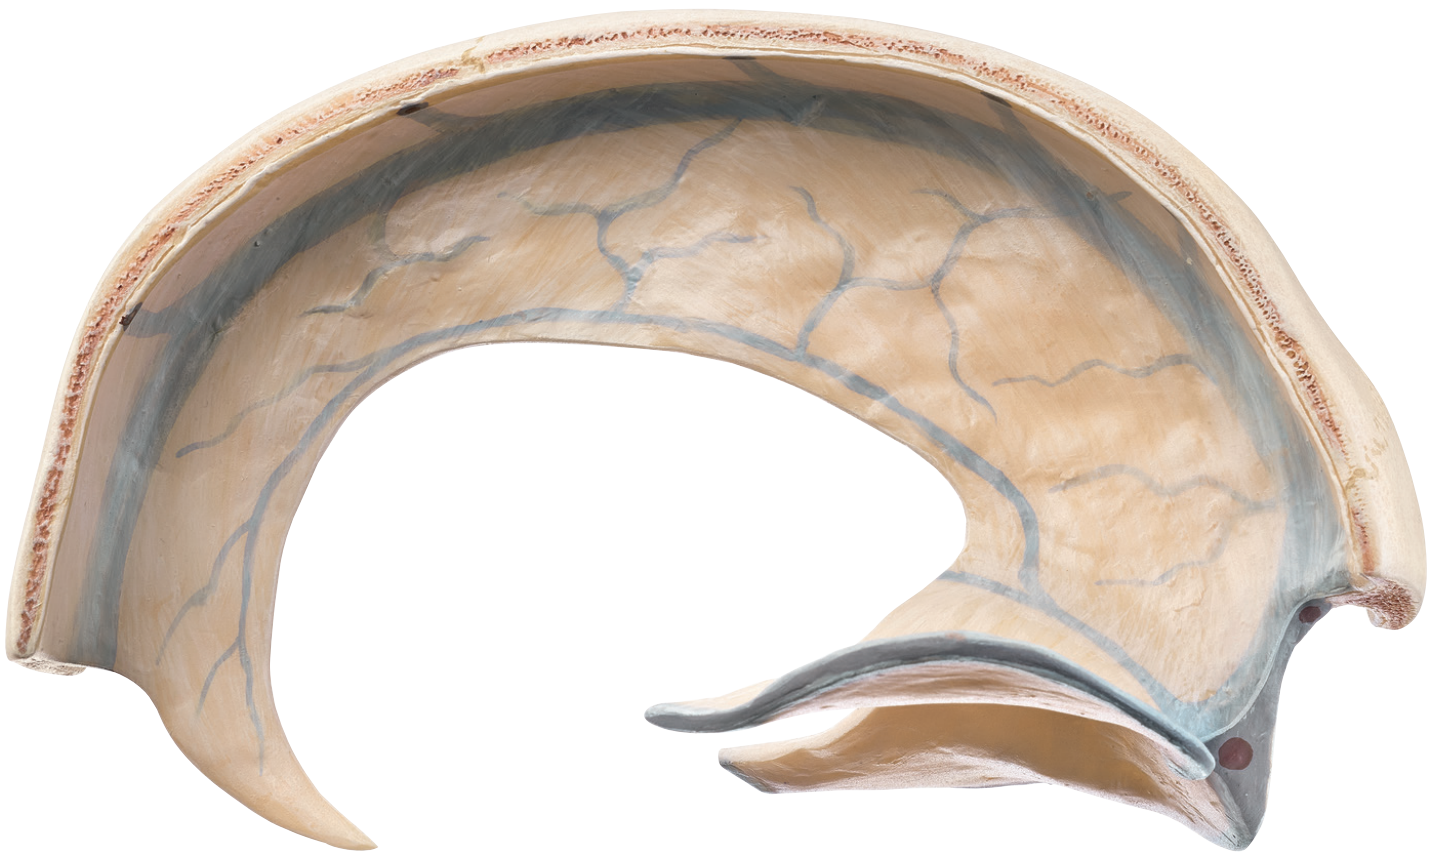

ANATOMY

Head and Nervous System

Nature is our Model

BS 2/1 • DURA MATER

Natural size, in SOMSO-PLAST®. Showing the sinus durae matris, falx cerebri and tentorium cerebelli.

In one piece. Weight: 200 g