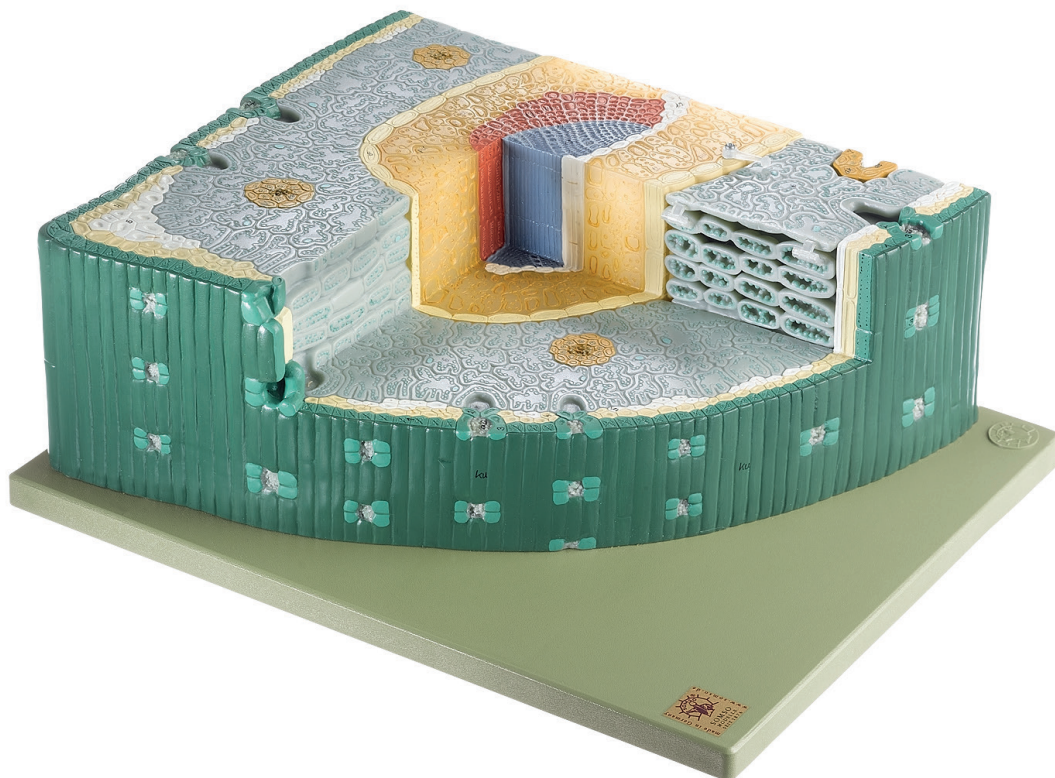

# Botany

Gymnosperms

Nature is our Model

## BoS 21/2 • NEEDLE LEAF OF THE BLACK PINE (CROSS AND LONGITUDINAL SECTIONS)

*Pinus nigra*, enlarged approximately 300 times, in SOMSO-PLAST®.

Separates into 3 parts, on a green base.

Height: 12 cm, width: 26 cm, depth: 32 cm, weight: 2.36 kg