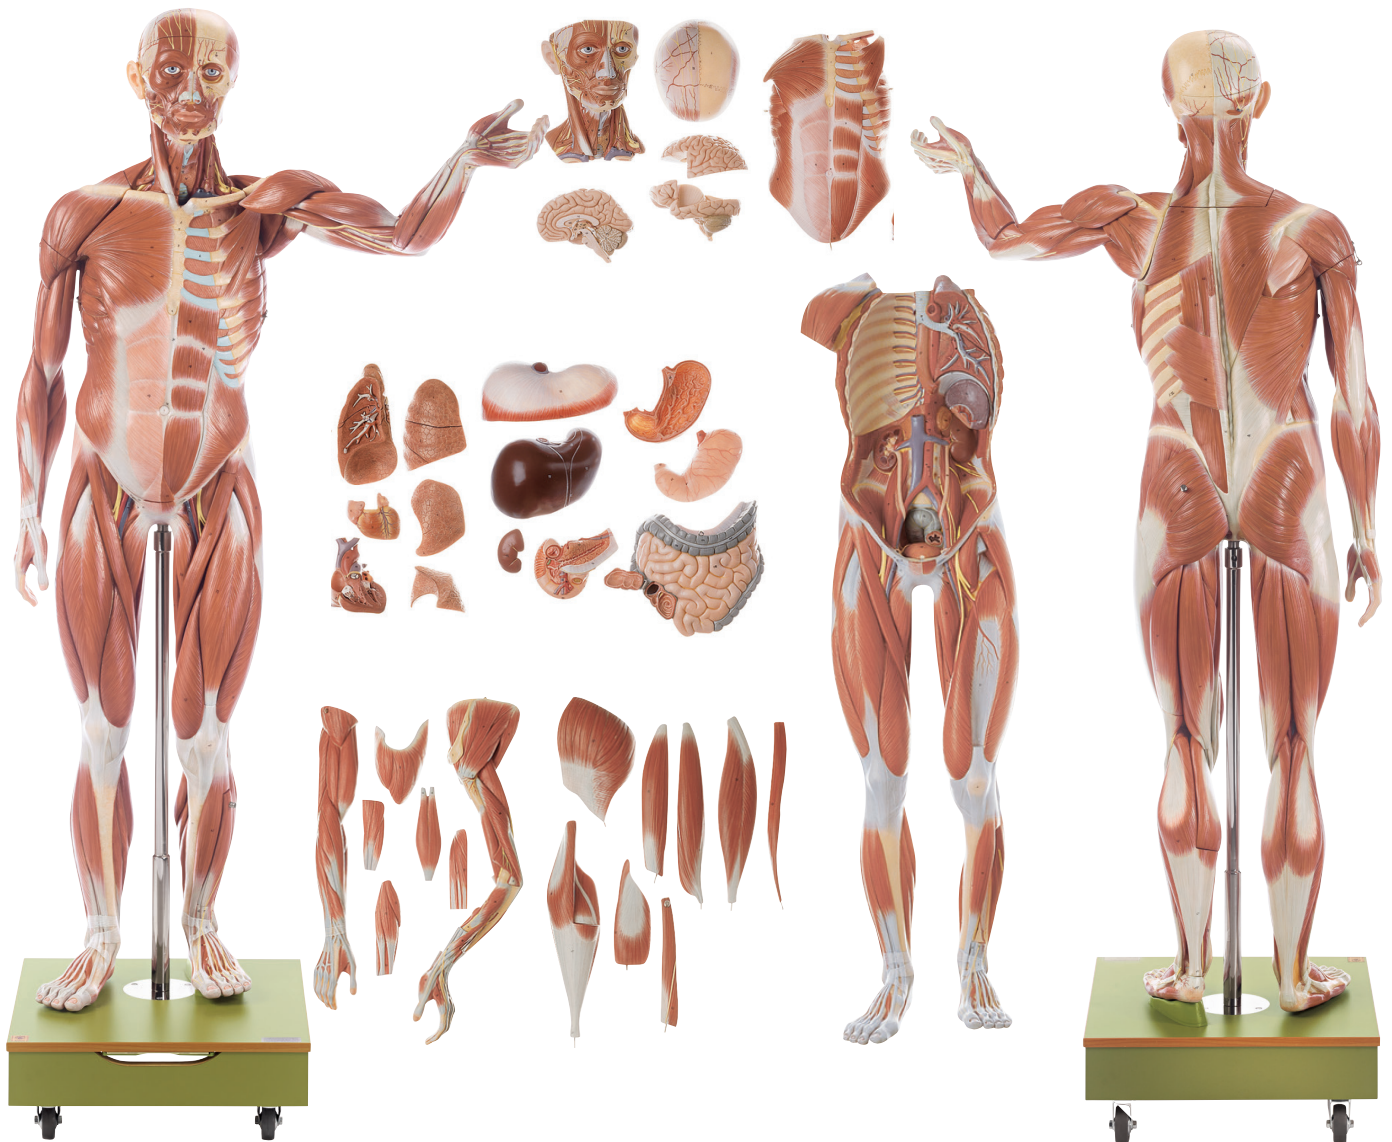

ANATOMY

Muscular Figures

Nature is our model

AS 2/2 • MALE MUSCLE FIGURE

About 3/4 natural size, in SOMSO-Plast®. Separates into 36 parts: body, head, vault of cranium, brain (3), thoracic and abdominal wall, right lung (2), left lung (2), heart (2), diaphragm, liver, stomach (2), small and large intestine, duodenum with pancreas, ilio-cecal valve, right half of kidney, right arm, left arm (6), muscles of the left leg (8). On a stand and green base with rollers. Height: figure 129 cm. Height: 145 cm, width: 70 cm, depth: 52 cm, weight: 22,5 kg.