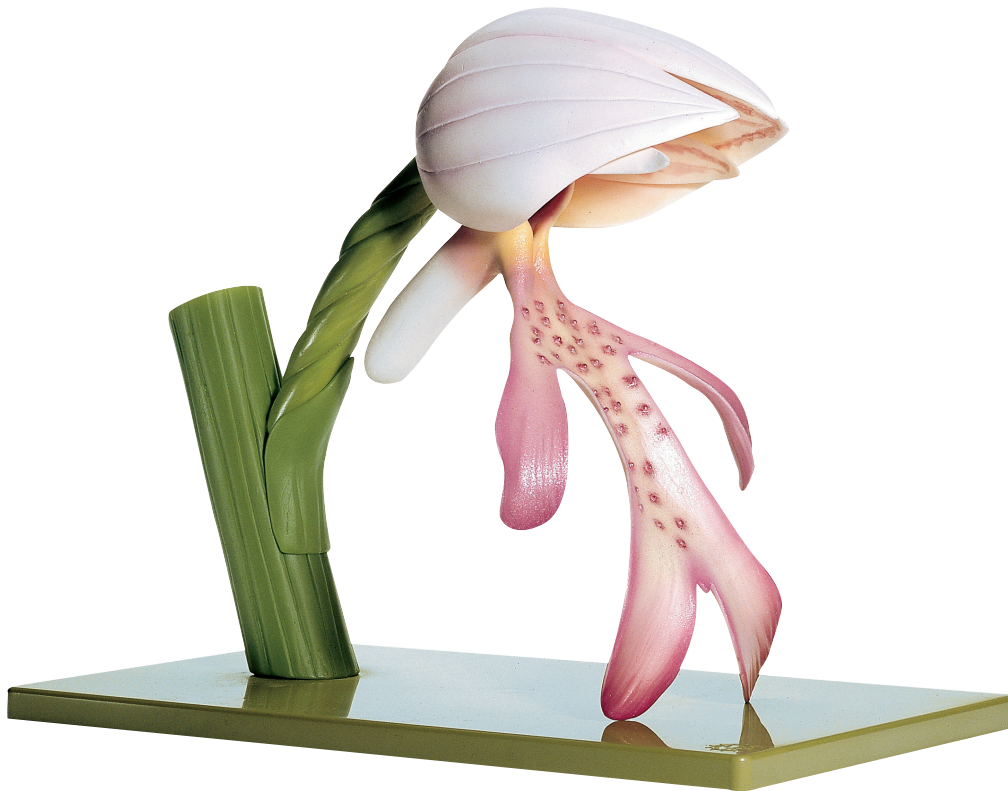

Botany

Angiosperms

(Dicotyledonous Plants)

Nature is our Model

BoS 14/10 • MILITARY ORCHID, FLOWER

Orchis militaris, enlarged 13 times, in SOMSO-PLAST® After Prof. Dr. W. Weber. The model depicts the complicated structure of an orchid flower. Separable into 5 parts.

On a green base. Height: 26 cm, width: 19 cm, depth: 32 cm, weight: 900 g