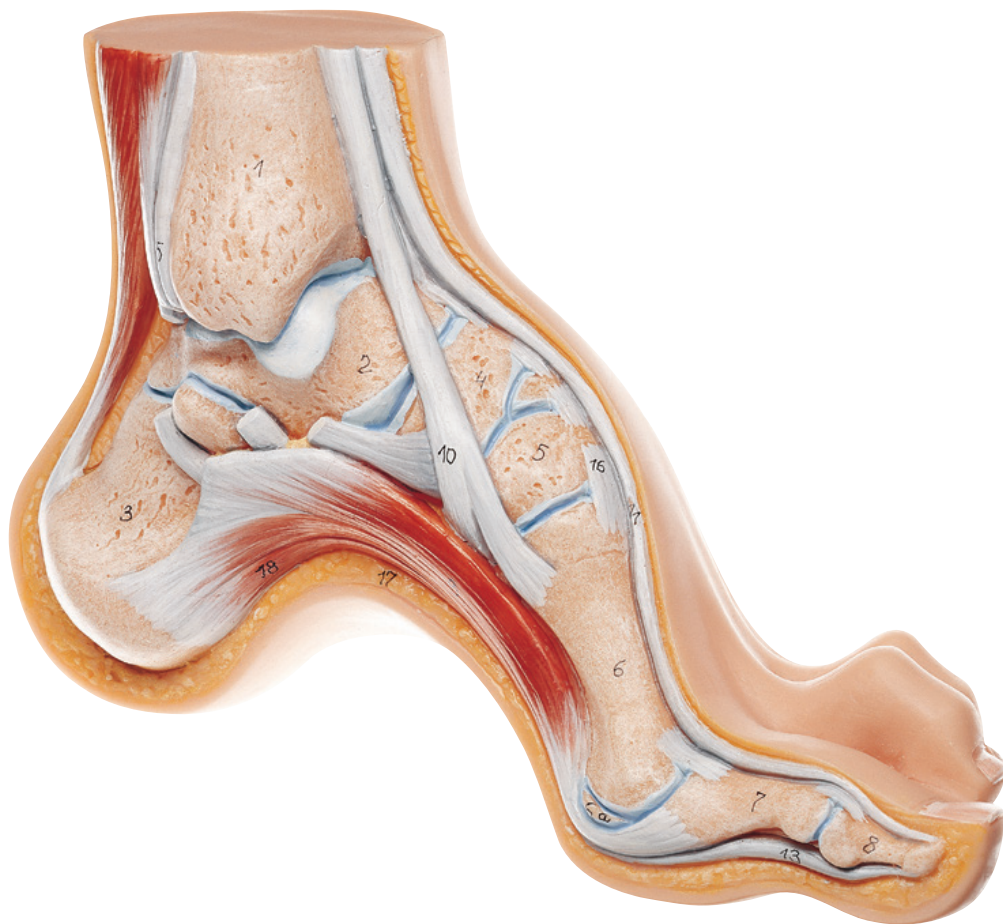

# ANATOMY

## Extremities and Joints

Nature is our Model

### NS 3 • ARCHED FOOT

Natural size, in SOMSO-PLAST®. Showing the anatomical structure and the distal end of tibia.

In one piece. depth: 10 cm, weight: 470 g