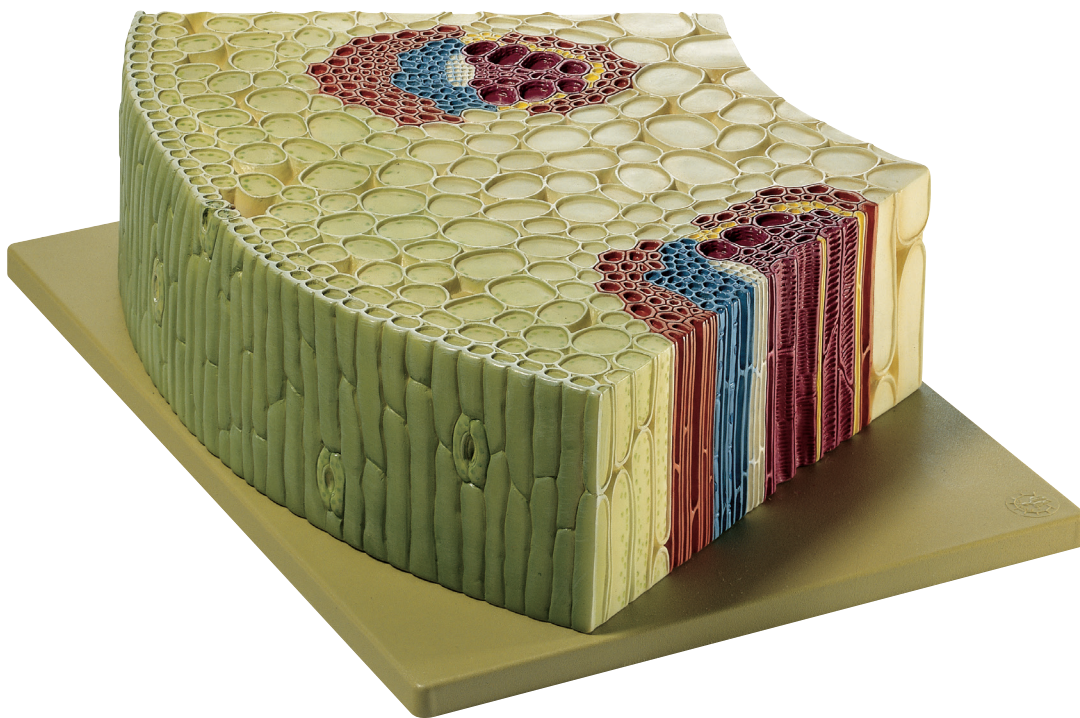

Botany

Angiosperms

(Dicotyledonous Plants)

Nature is our Model

BoS 22/6 • SECTION THROUGH THE PERIPHERAL PART OF THE STEM OF THE CREEPING BUTTERCUP

Ranunculus repens, enlarged approximately 450 times, in SOMSO-PLAST®.

After Prof. Dr. W. Weber. Cannot be disassembled, on a green base.

Height: 11 cm, width: 39 cm, depth: 28 cm, weight: 2.9 kg