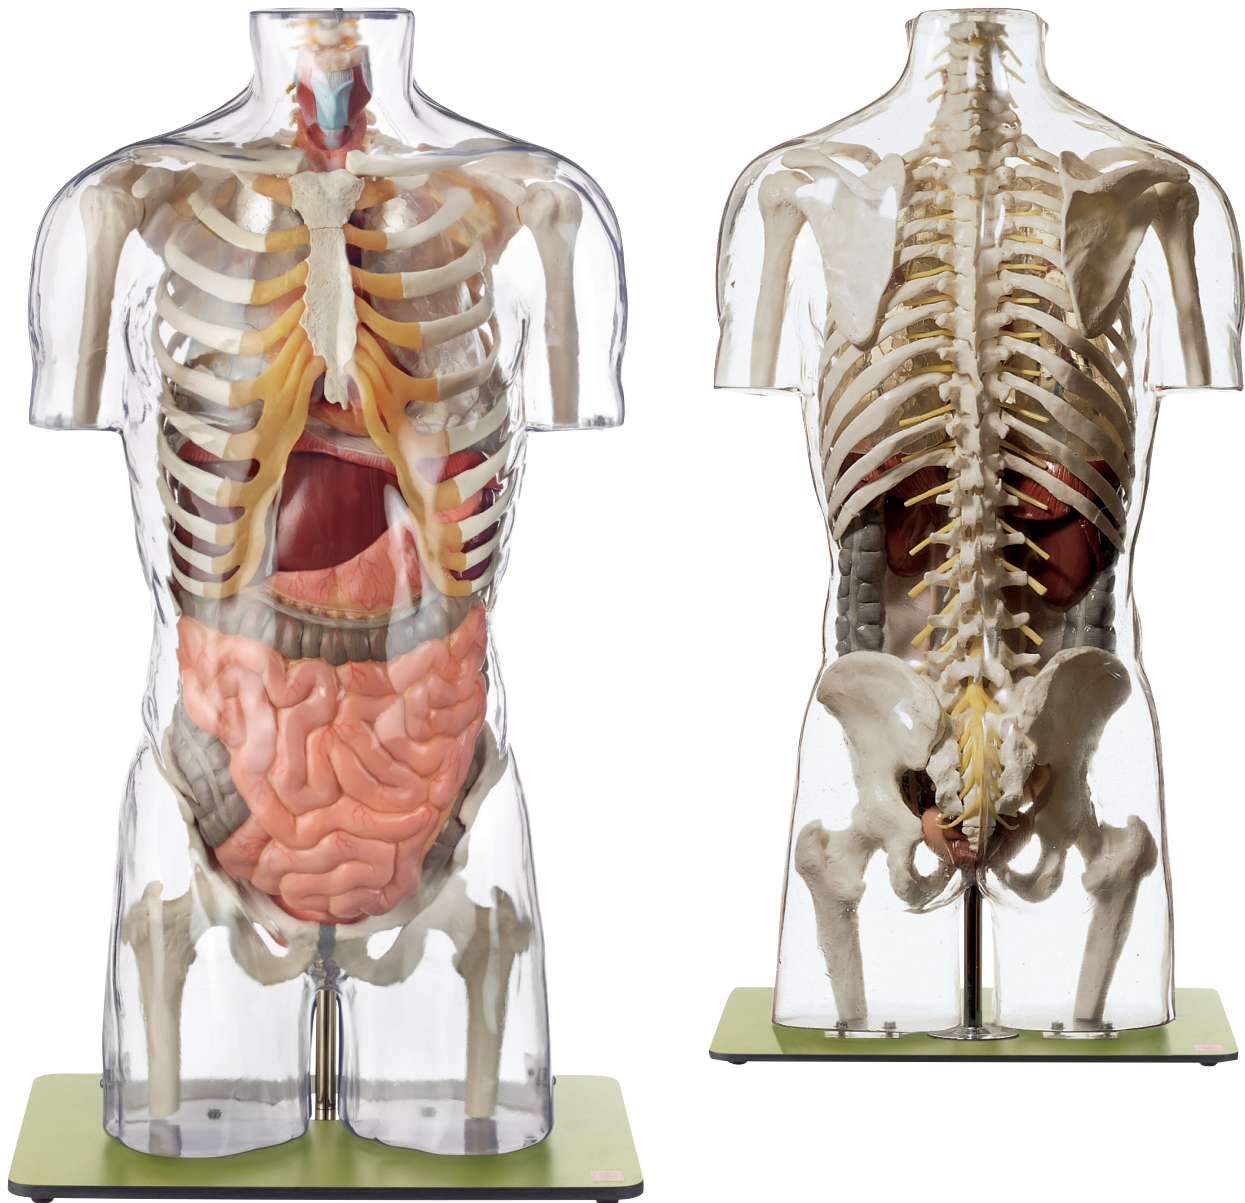

# ANATOMY

## Transparent Torso Models

Nature is our model

### AS 9 • TRANSPARENT TORSO MODEL WITHOUT HEAD

Natural size, made of special plastic. The transparent model shows the skeletal system together with the topography of the intestines. In one piece. On a green base. Height: 87 cm (torso 83 cm), width: 46 cm, depth: 30 cm, weight: 14.1 kg