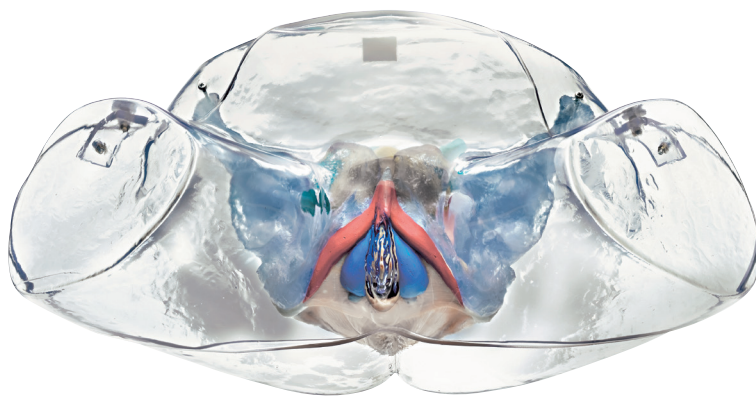

# ANATOMY

## Genital Organs

Nature is our Model

### MS 5/2 • MODEL OF THE FEMALE SEXUAL ORGANS

Natural size, in SOMSO-PLAST®, in a transparent skin cover made from special plastic. Developed in co-operation with Angelika Beck. Model of the female sexual organs based on current research which makes new aspects clear - both in relation to female sexuality and gender difference.

Height: 21.5 cm, width: 49 cm, depth: 30 cm, weight: 2.5 kg