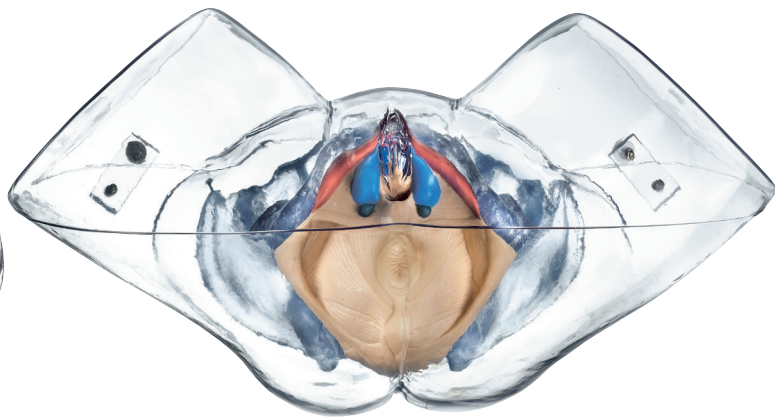

# ANATOMY

## Genital Organs

Nature is our Model

### MS 5/2 • MODEL OF THE FEMALE SEXUAL ORGANS

Natural size, in SOMSO-PLAST®, in a transparent skin cover made from special plastic. Developed in co-operation with Angelika Beck. Model of the female sexual organs based on current research which makes new aspects clear - both in relation to female sexuality and gender difference.

Height: 21.5 cm, width: 49 cm, depth: 30 cm, weight: 2.5 kg